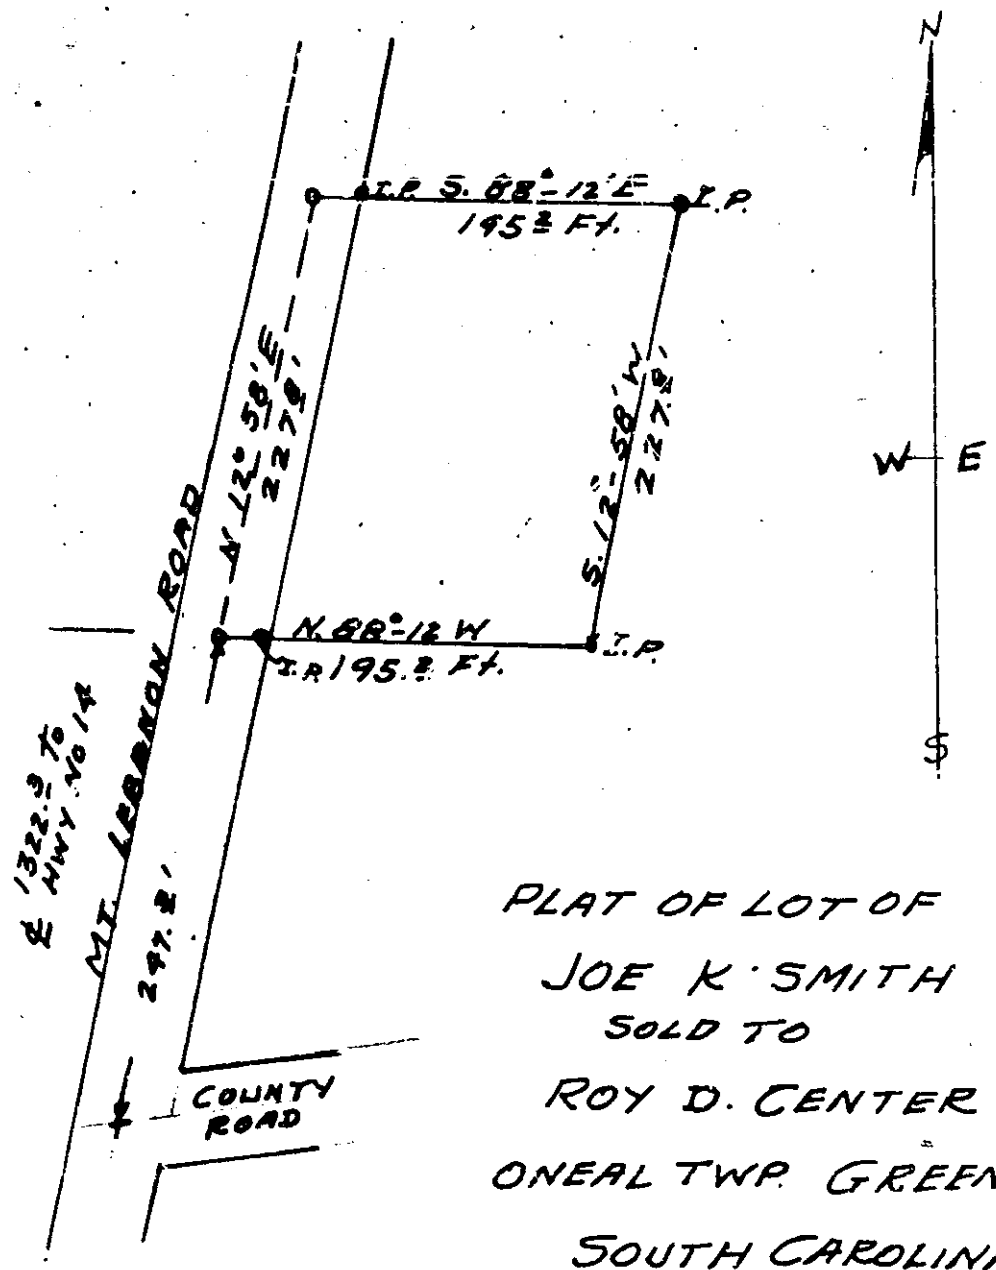

AREA = ONE ACRE ±

PLAT OF LOT OF
 JOE K. SMITH
 SOLD TO
 ROY D. CENTER
 ONEAL TWP. GREENVILLE CO
 SOUTH CAROLINA
 OCT. 8, 1960

SURVEY BY
 Jerry V. Dill
 Reg. C.E. & L.S. No 104

3500 AUG 4 1961

SCALE 1"=100'

Recorded August 4, 1961 at 12:33 P. M. #3500

300/100
 Roy D. Center 353 - Mt Lebanon